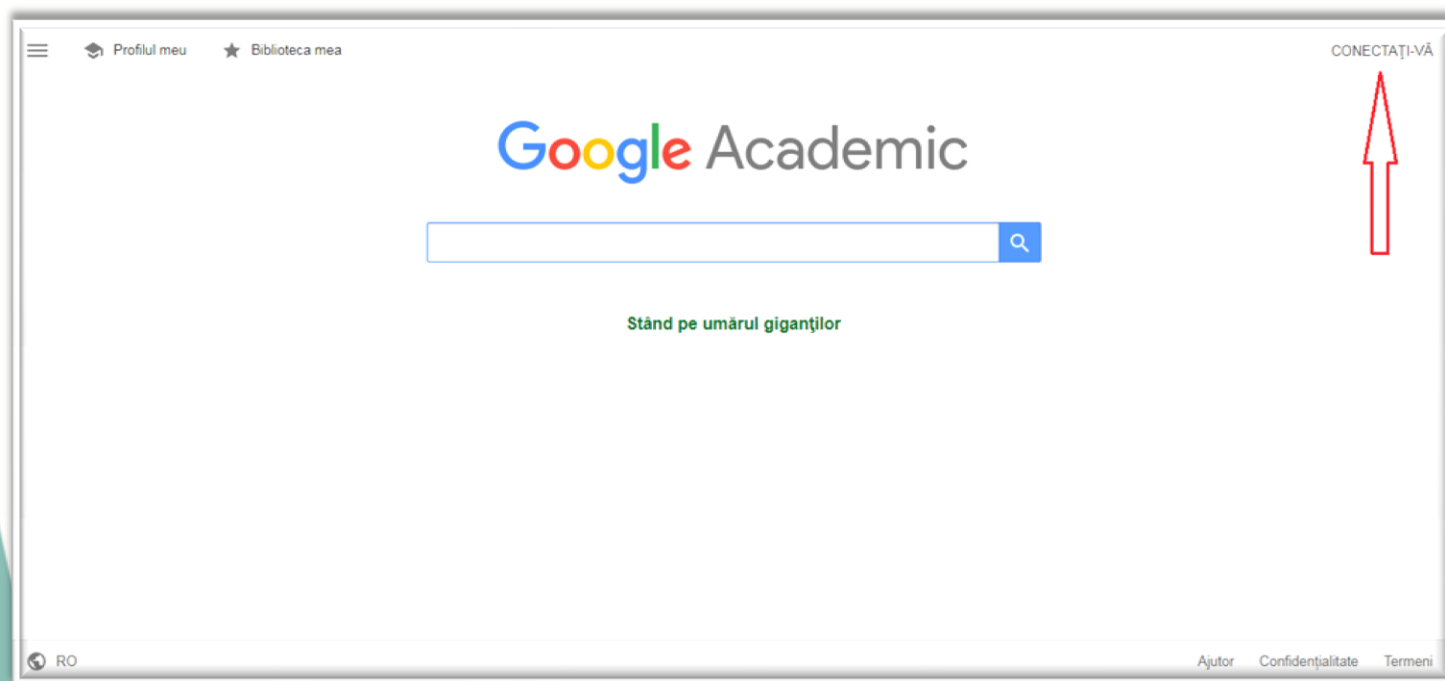

[Mai multe opțiuni](#) ▼

[Anulați](#)

[Sunt de acord](#)

După autentificare, accesați <http://scolar.google.ro> și tastați *Conectați-vă*

Introduceți datele de identificare (e-mail și parola)

The image shows a screenshot of the Google login page. At the top, the Google logo is displayed in its multi-colored font. Below the logo, the text "Bun venit" (Welcome) is centered. Underneath, the email address "chicuana.35@gmail.com" is shown in a rounded rectangle with a dropdown arrow on the right. Below the email field is a password input field with the placeholder text "Introduceți parola" (Enter password) and a vertical cursor. To the left of the password field is a checkbox labeled "Afișați parola" (Show password). Below the password field is a link that says "Ați uitat parola?" (Forgot your password?). To the right of the password field is a blue button with the text "Înainte" (Next). At the bottom of the page, there is a language selector set to "română" (Romanian) with a dropdown arrow, and three links: "Ajutor" (Help), "Confidențialitate" (Privacy), and "Termeni" (Terms).